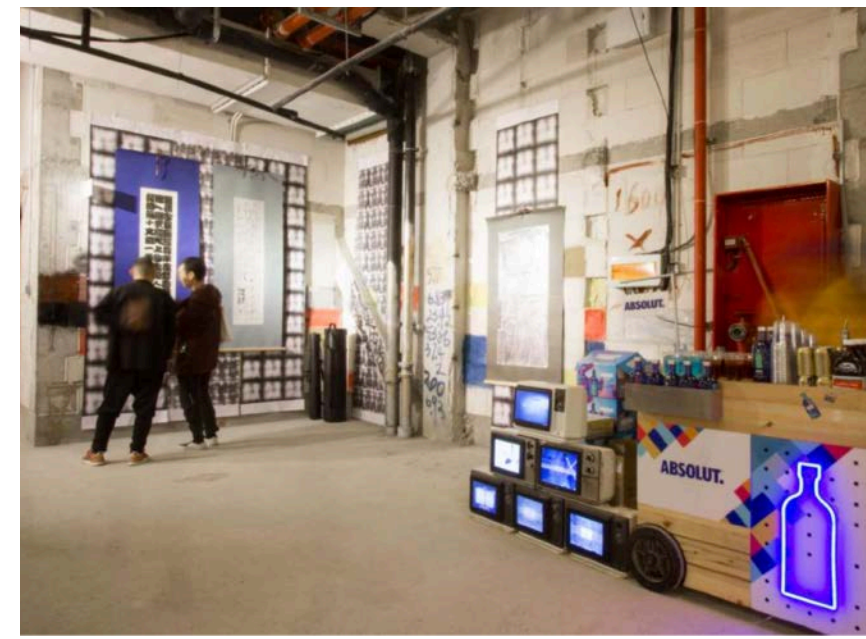

CU UNION X PAPER
PRE-OPENING DESIGN FAIR