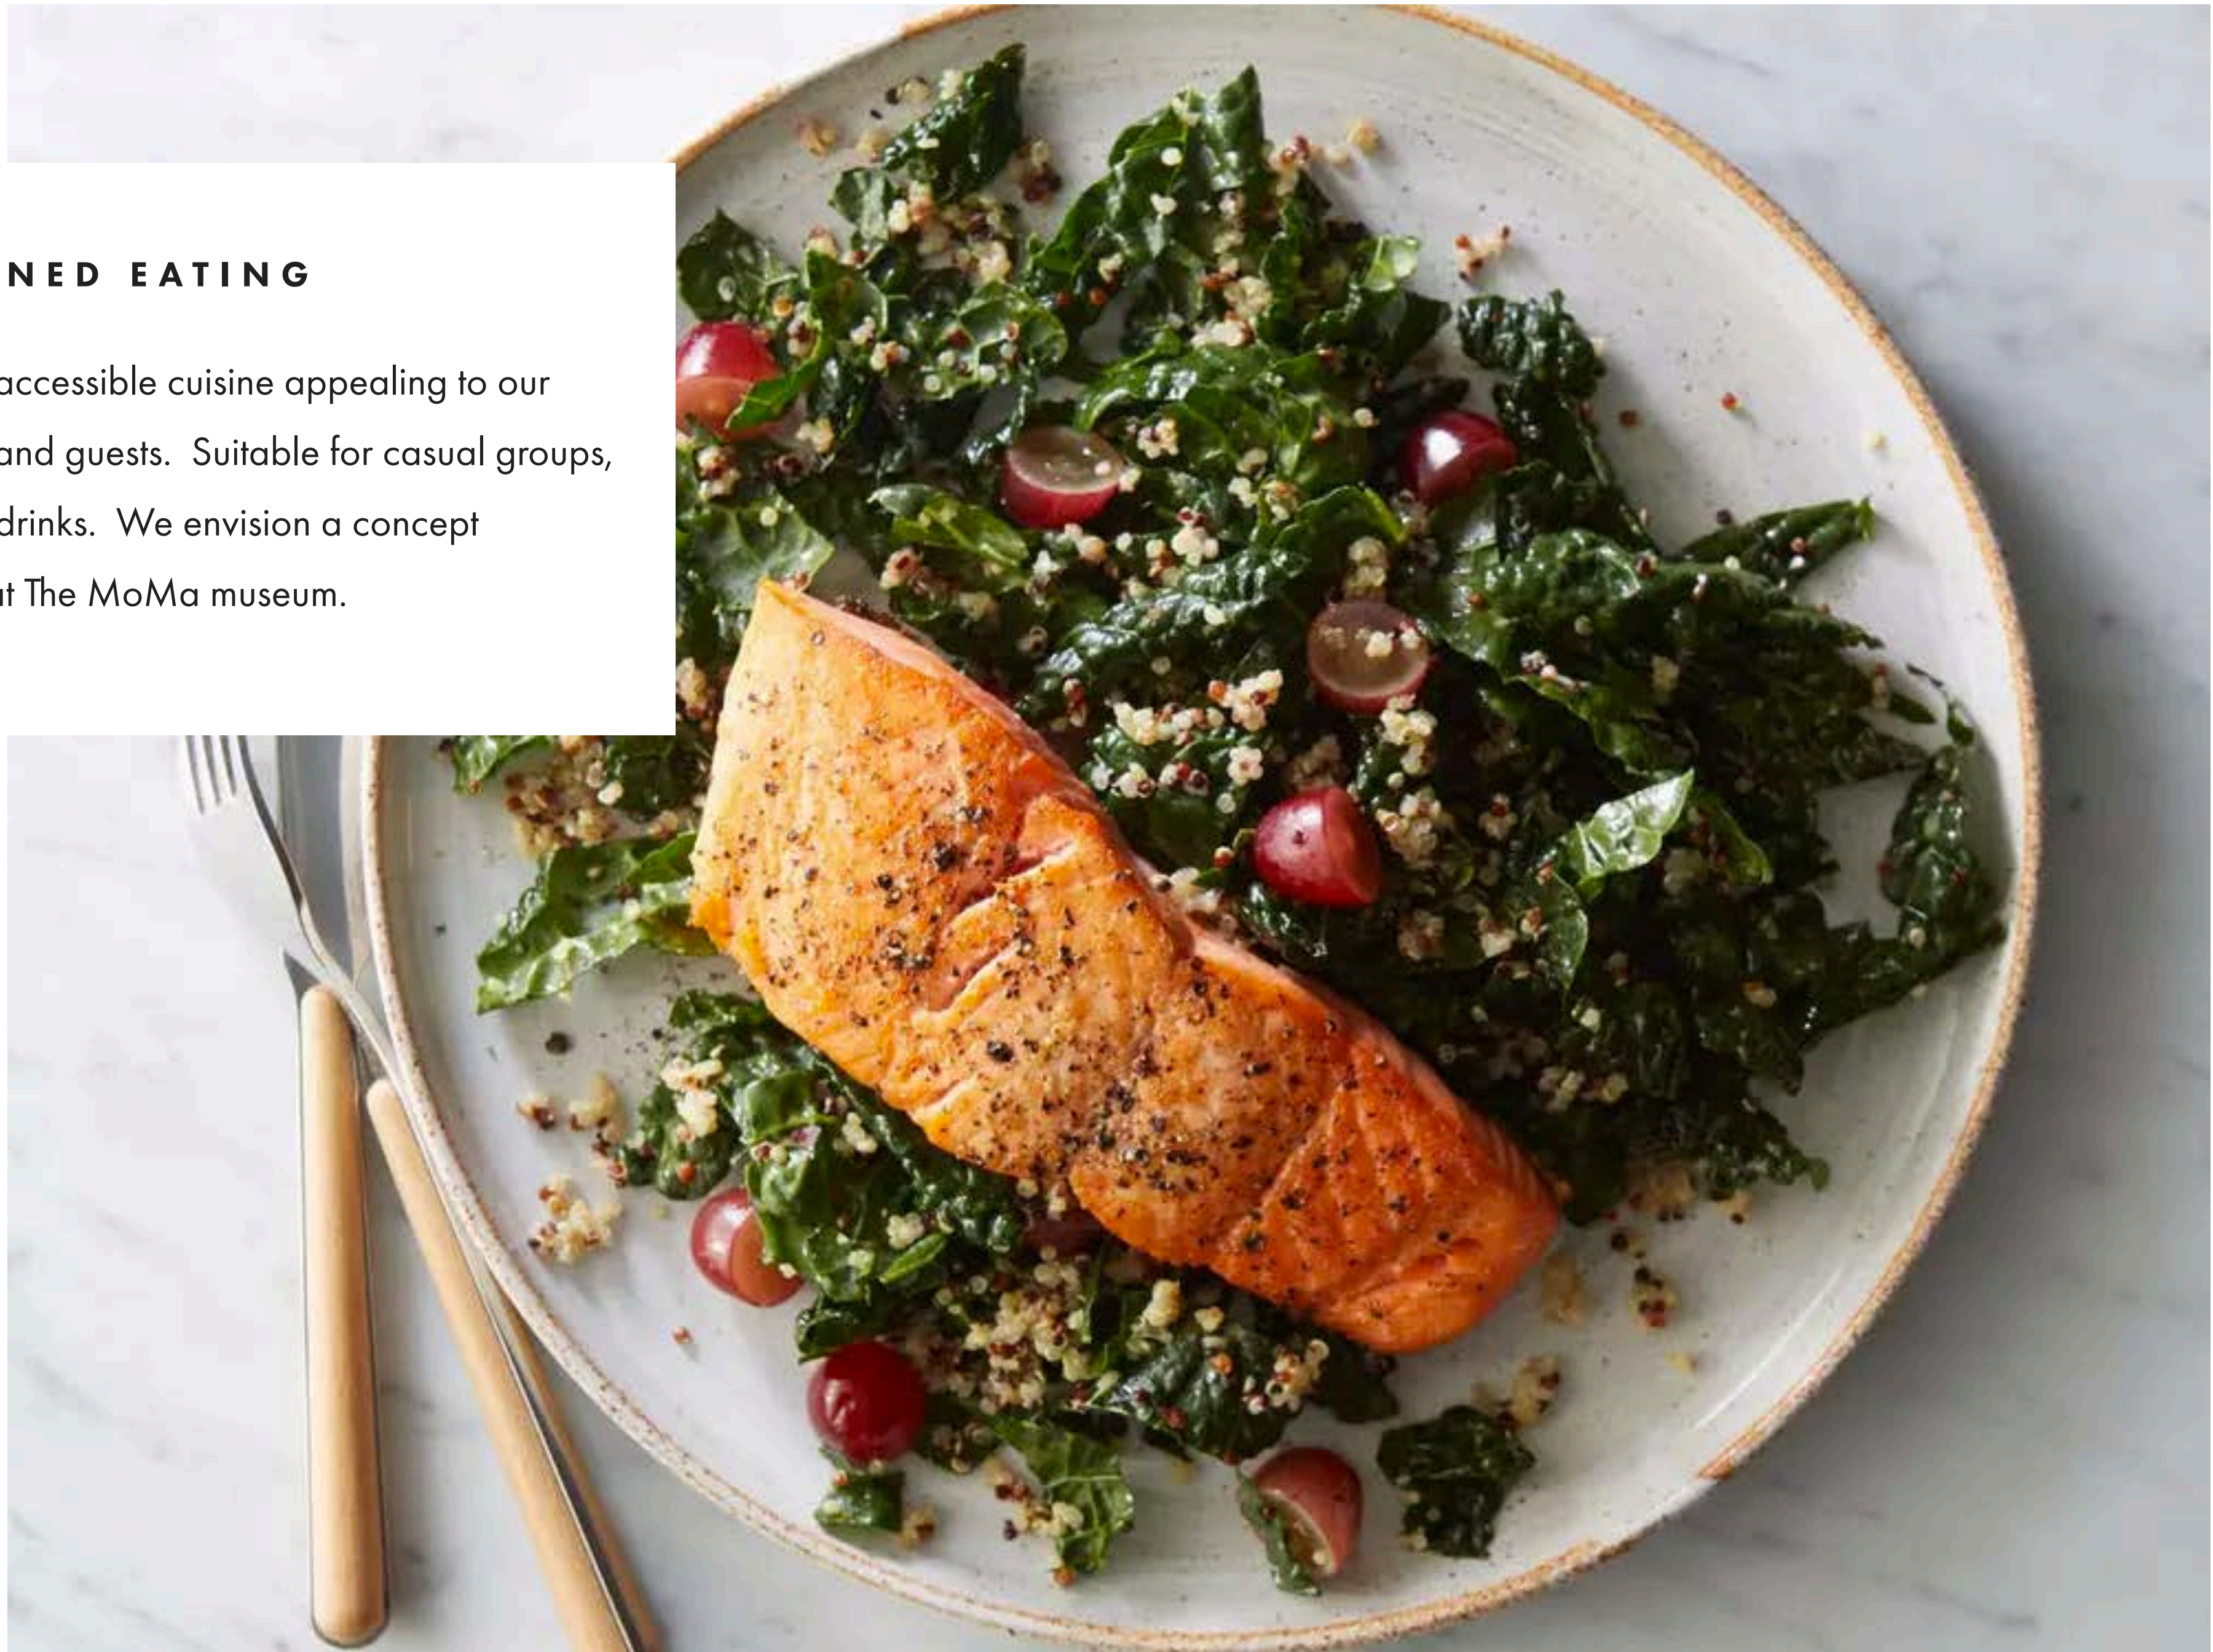

THE FLOORPLANS

2FL

DESIGN LIBRARY + RETAIL OFFICES + CO-WORKING

3FL

SHOWROOM EXHIBITION SPACE

THE RESTAURANT CONCEPT

CASUAL BUT REFINED EATING

Clean, healthy, modern yet accessible cuisine appealing to our design oriented community and guests. Suitable for casual groups, power lunches and rooftop drinks. We envision a concept reminiscent of The Modern at The MoMa museum.