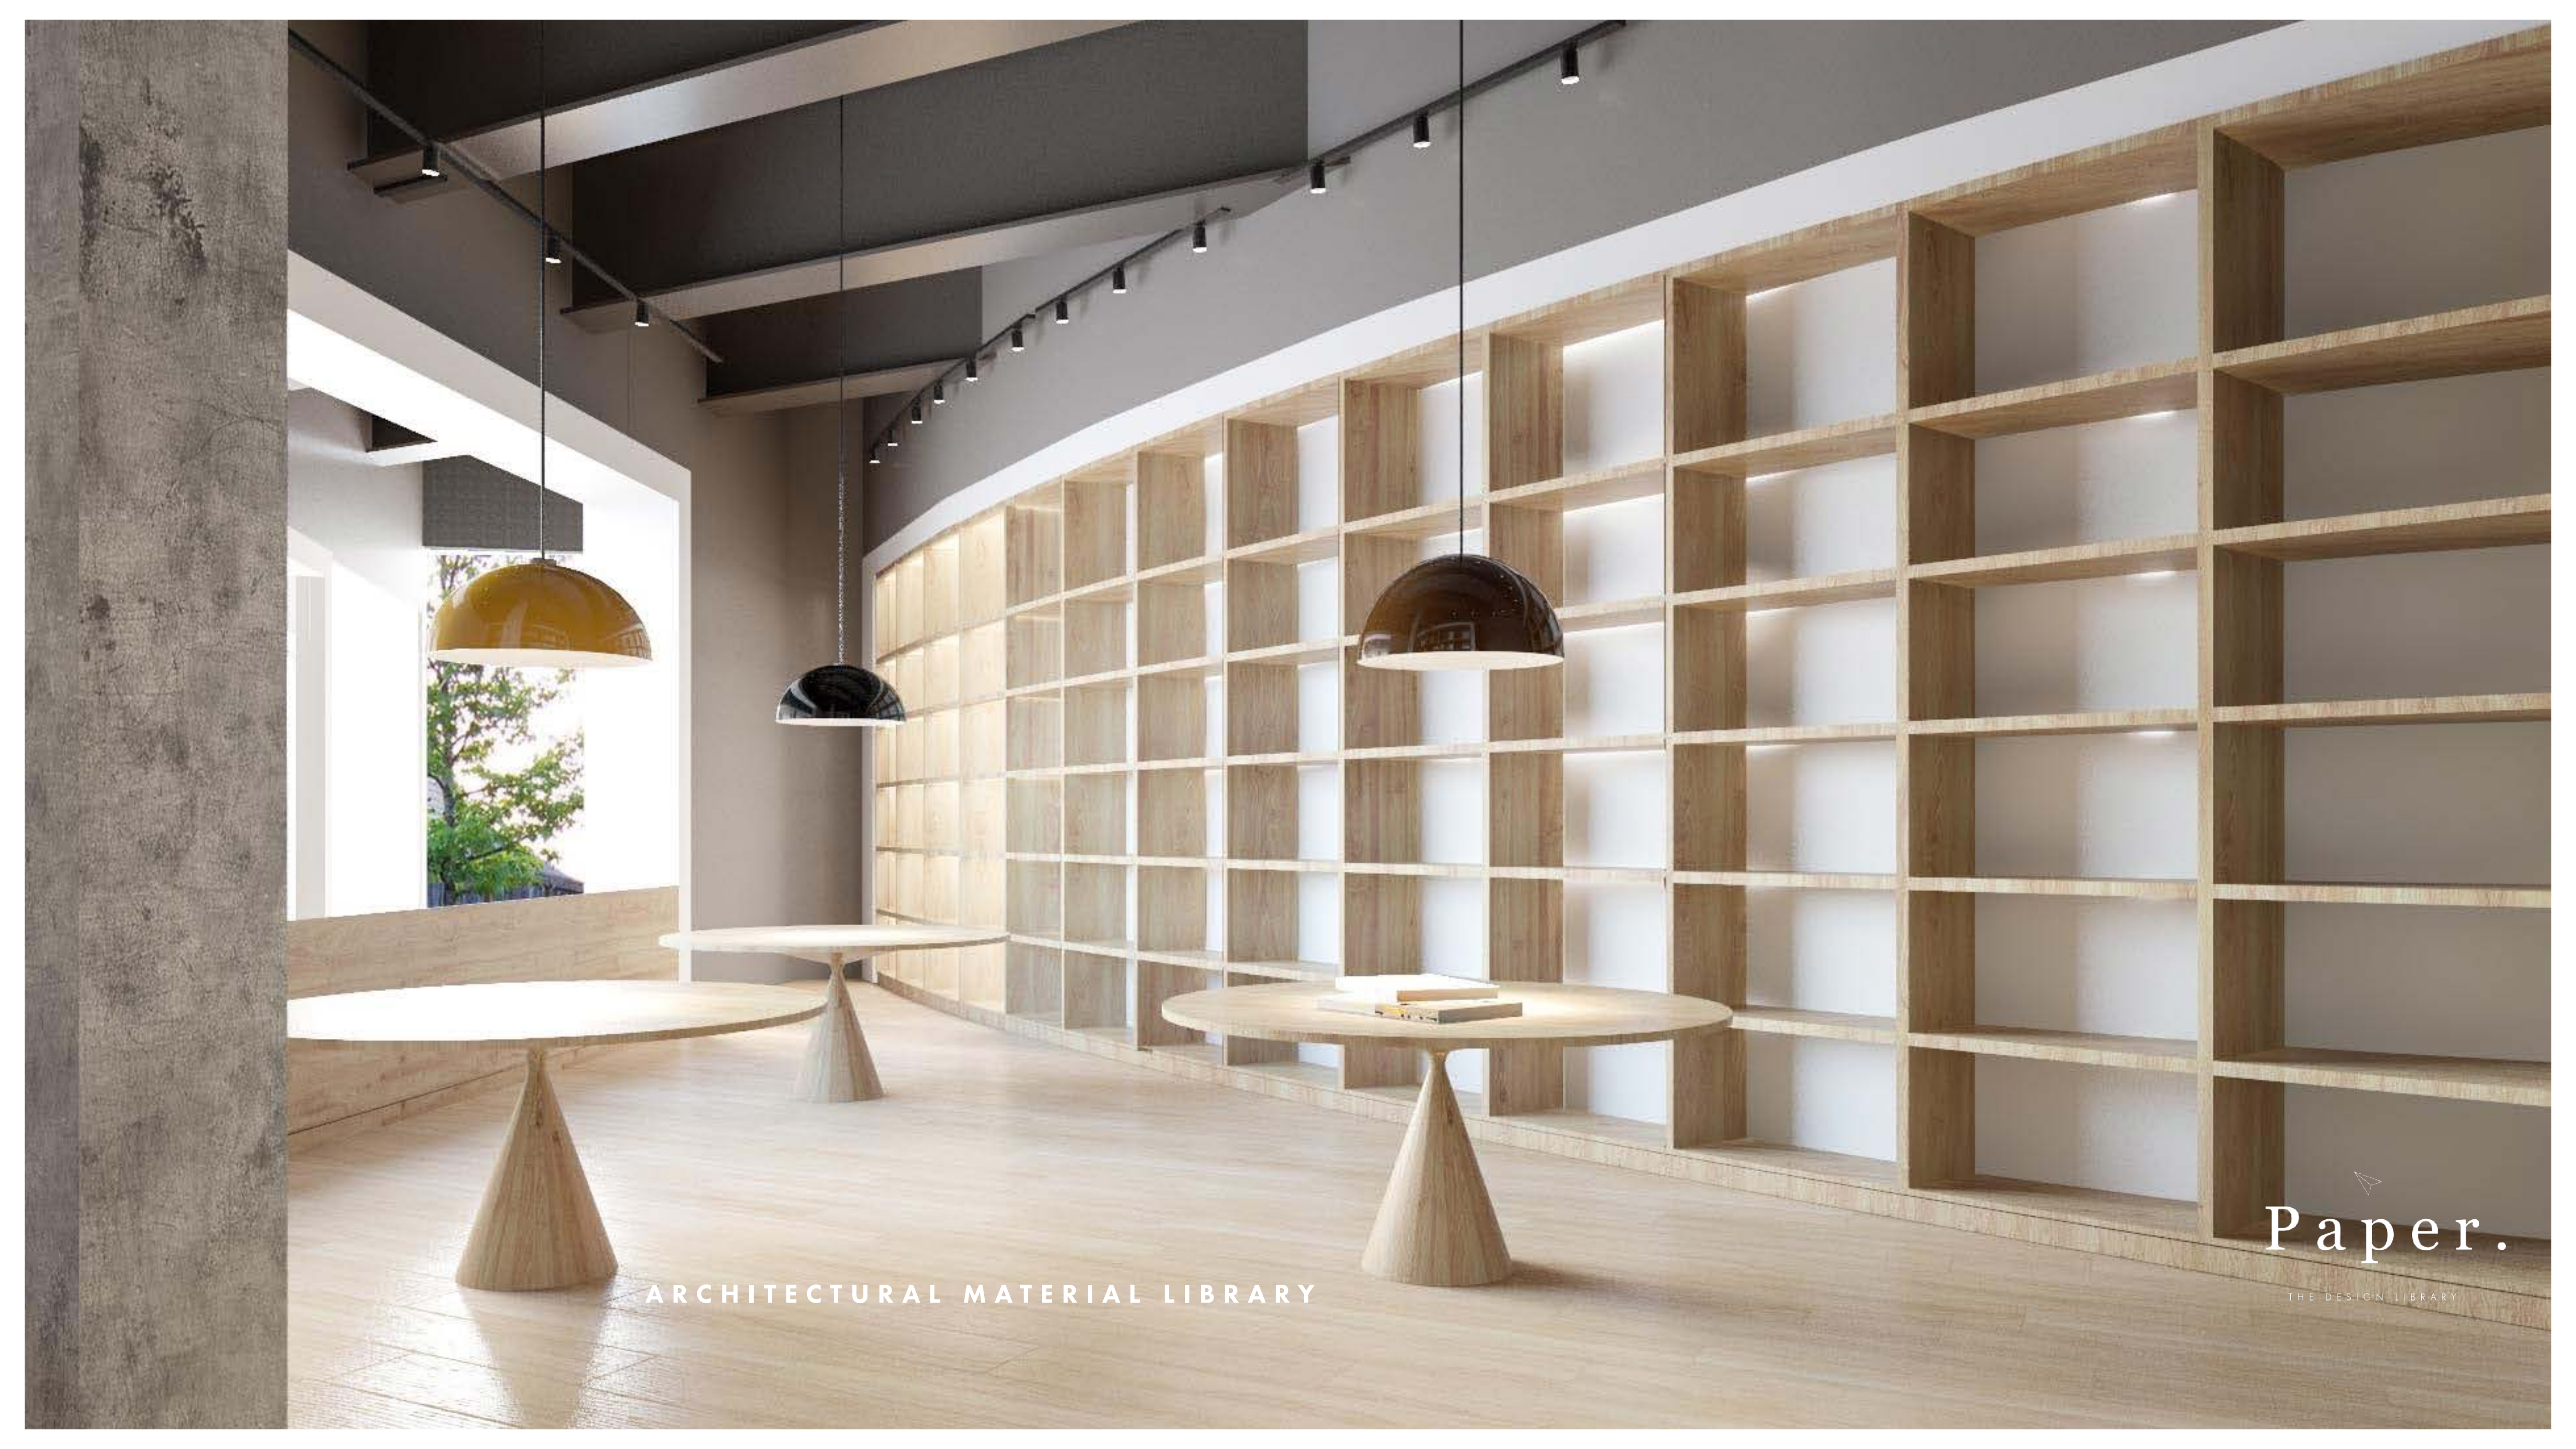

ARCHITECTURAL MATERIAL LIBRARY

Paper.
THE DESIGN LIBRARY