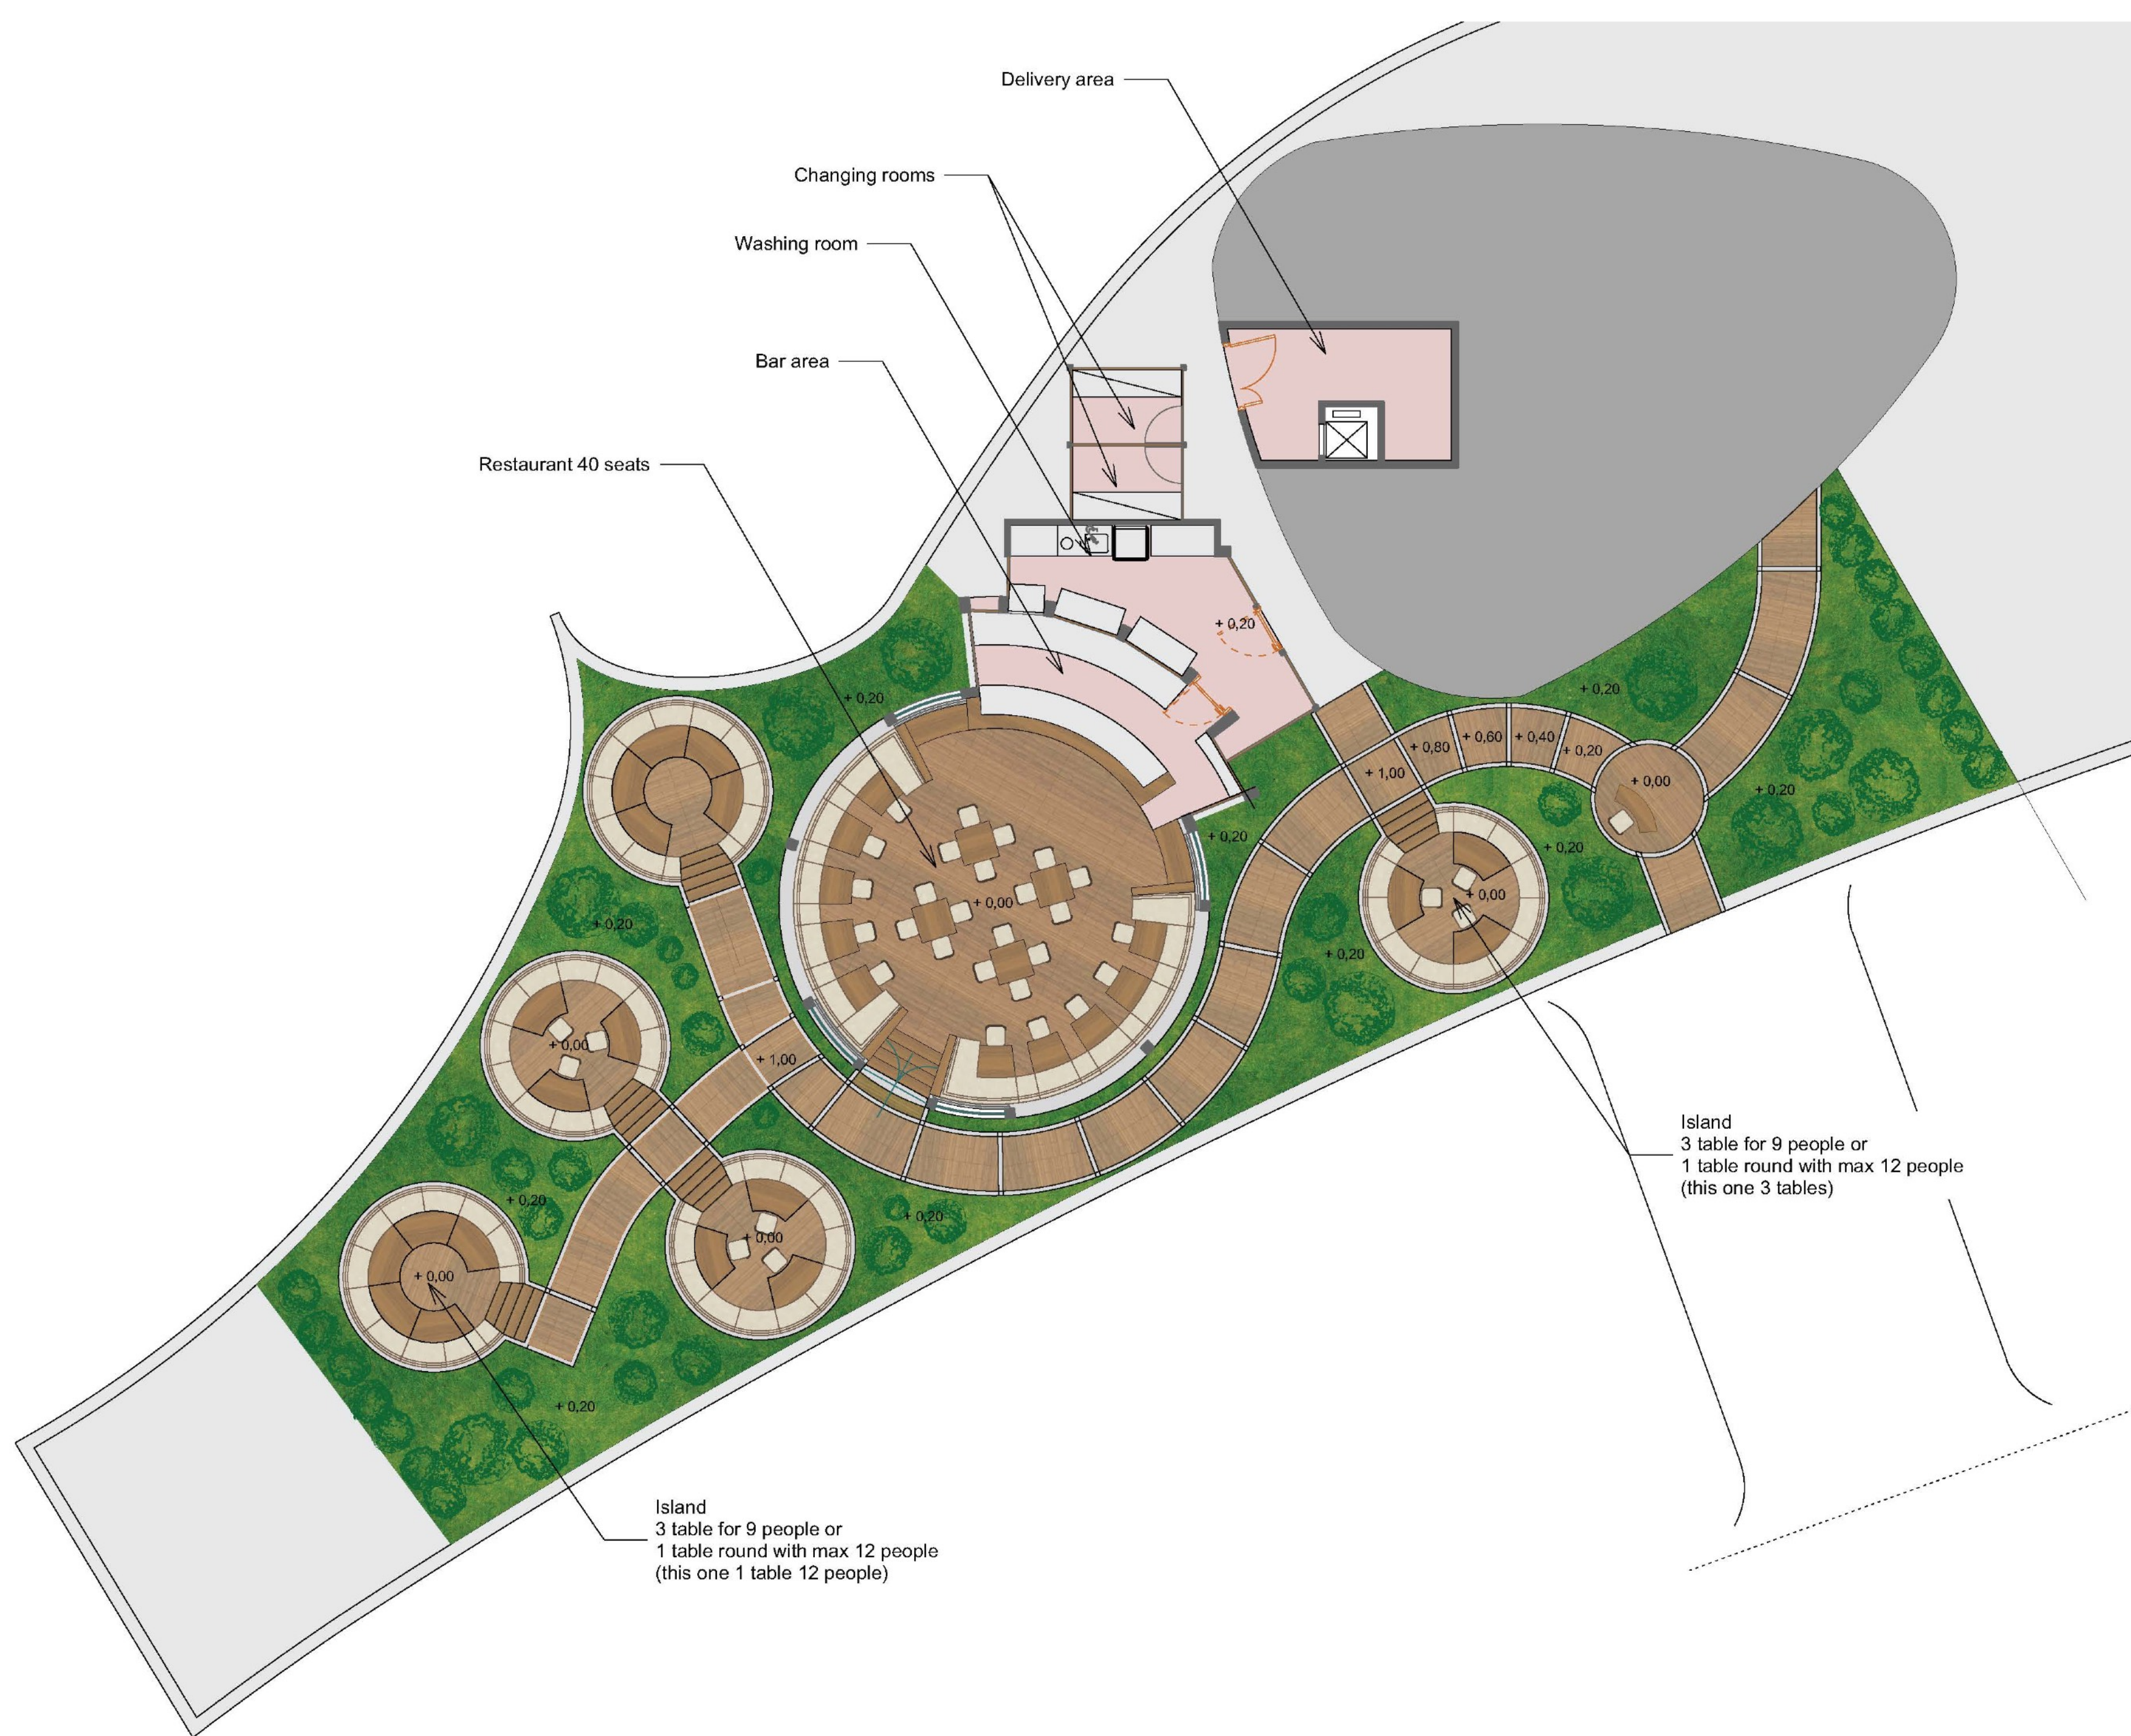

SHANGHAI
- a global network -

MUSIC

THE ROOF SPACE

4FL

ROOFTOP SPACE

Restaurant 40 seats

Changing rooms

Washing room