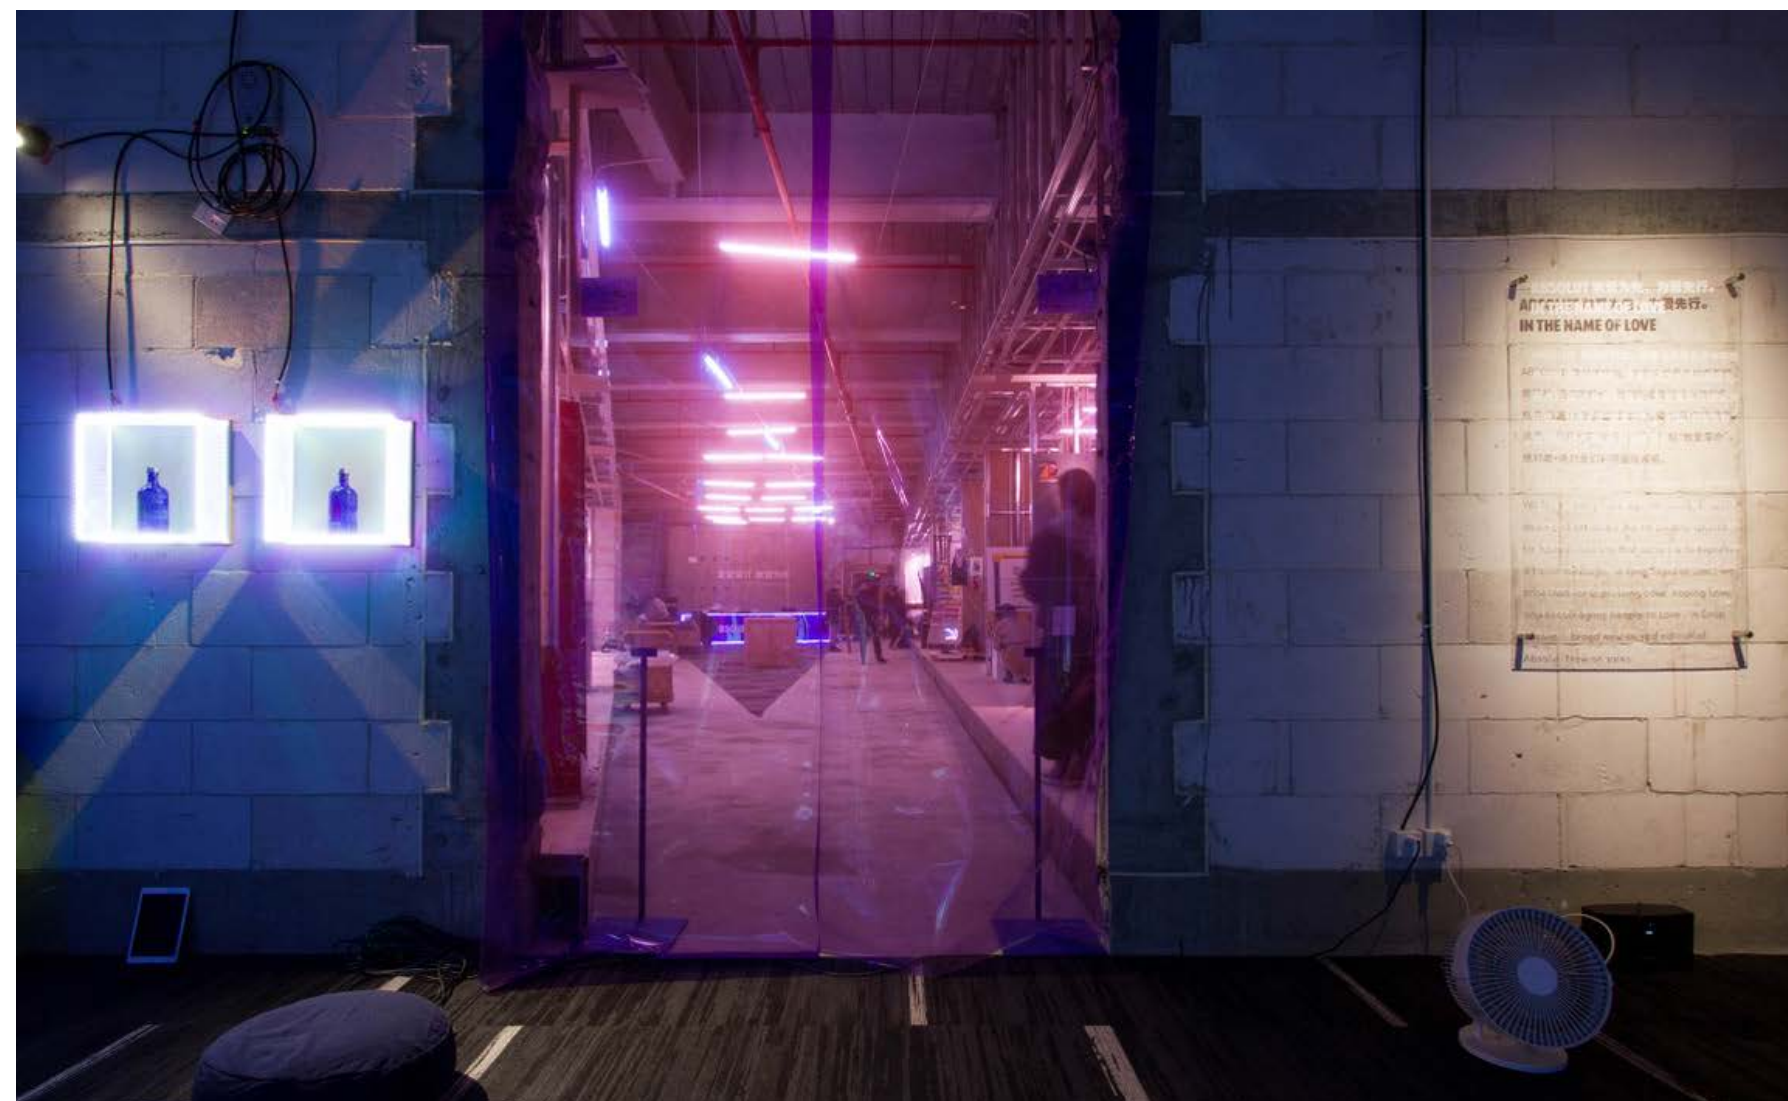

CU UNION X PAPER
PRE-OPENING DESIGN FAIR