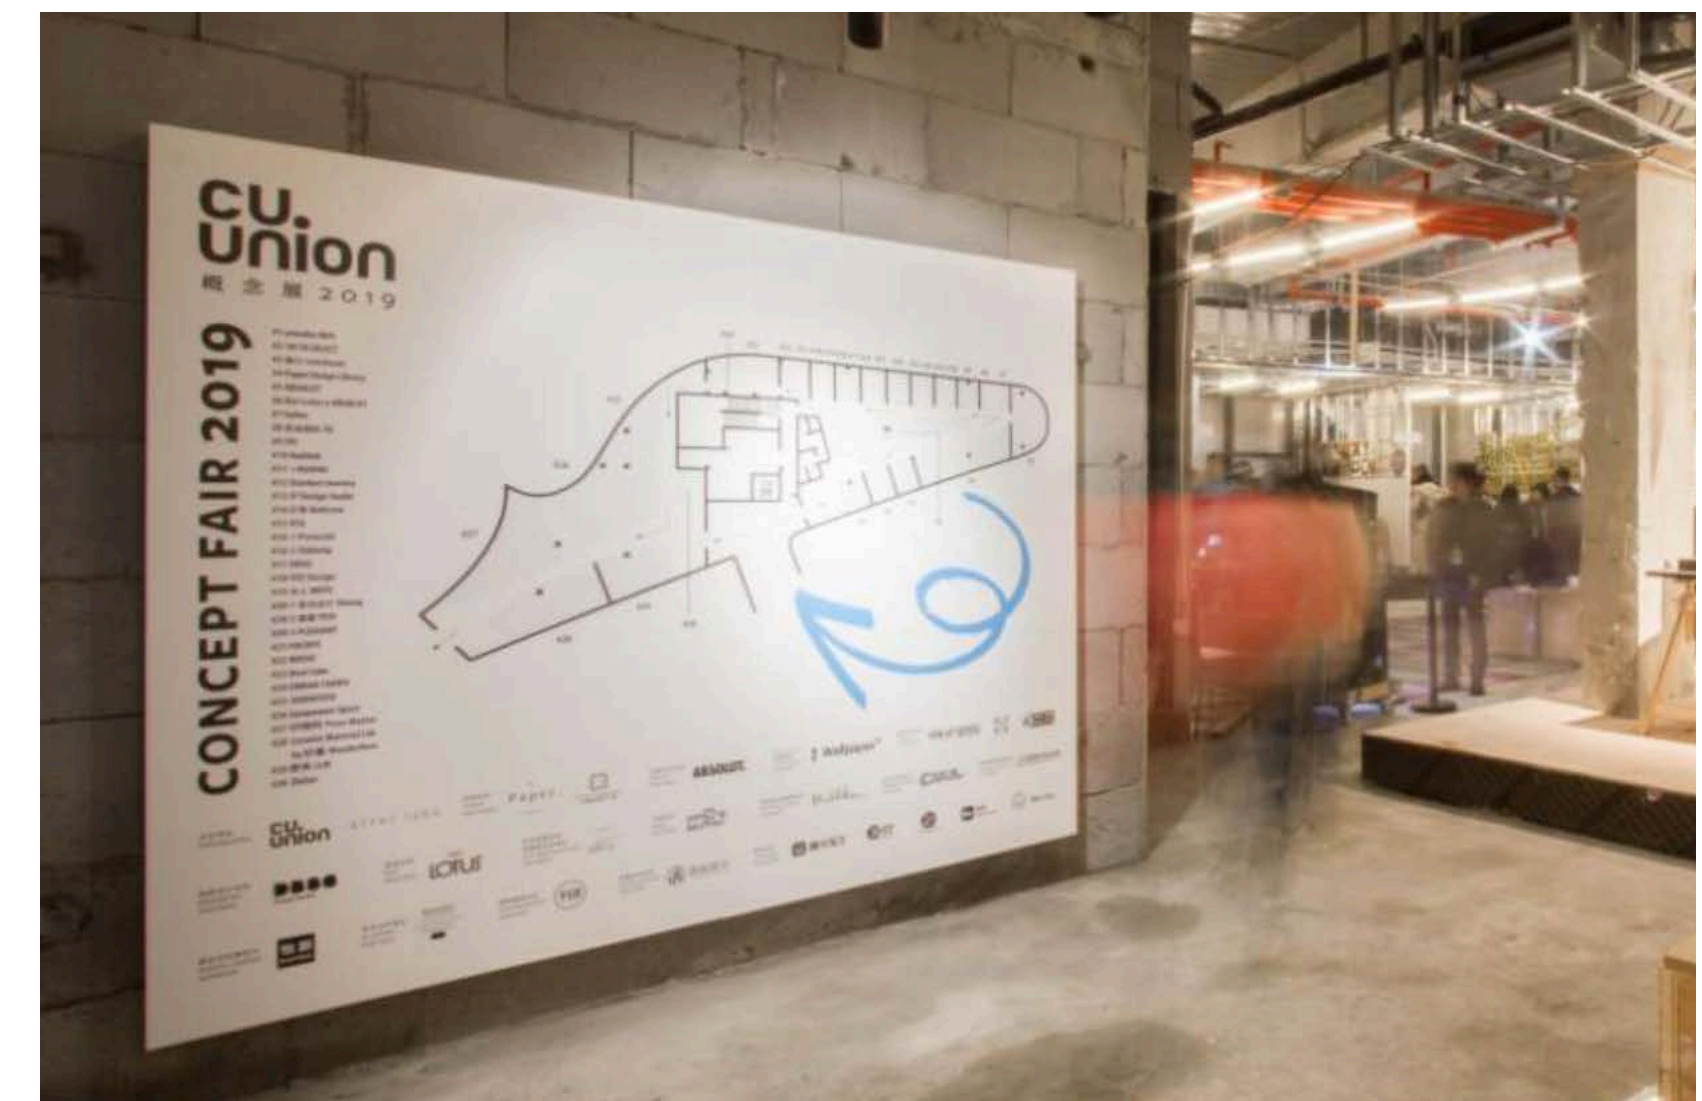

CU UNION X PAPER
PRE-OPENING DESIGN FAIR